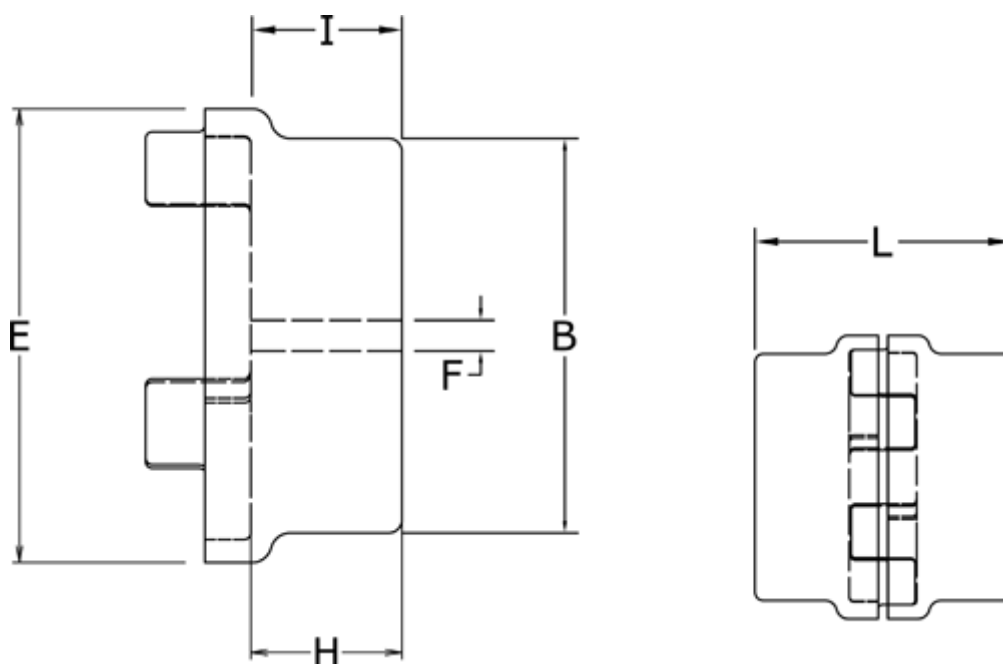

Data Sheet

Article number: 3304024BGG

Description: Coupling hub 24/32B
GG Cast iron, Predrilled

Measures

B	= 55
E	= 55
F	= -
H	= 30
I	= 24
L	= 78
Max. bore mm	= 32